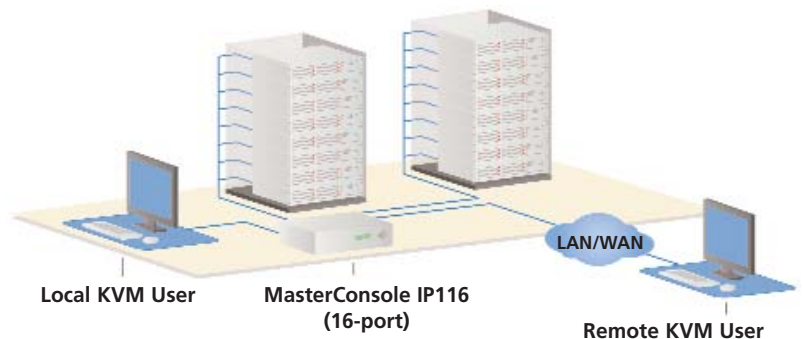

When you're ready to take control, do it with Raritan's MasterConsole IP.

Call +31-10-2844040 or visit Raritan.info

Raritan is a leading supplier of solutions for managing IT infrastructure equipment and the mission-critical applications and services that run on it. Raritan was founded in 1985, and since then has been making products that are used to control millions of servers at more than 50.000 network data centers, computer test labs and multi-workstation environments around the world. From the small business to the enterprise, Raritan's complete line of compatible and scalable KVM and remote connectivity products offers IT professionals the most reliable, flexible and secure in-band and out-of-band solutions to manage data center equipment applications and services, while improving operational productivity. More information on the company is available at Raritan.com.

©2005 Raritan Computer, Inc. Raritan is a registered trademark of Raritan Computer, Inc.; MasterConsole is a trademark of Raritan Computer, Inc.; Sun is a registered trademark of Sun Microsystems, Inc.; Mac is a registered trademark of Apple Computer, Inc.; Alpha is a trademark of Digital Equipment Corp.; RS/6000 is a registered trademark of IBM Corporation; HP 9000 is a registered trademark of Hewlett-Packard Development Company, L.P.; Windows is a registered trademark of Microsoft Corp.; Solaris is a trademark of Sun Microsystems, Inc.; UNIX is a registered trademark of The Open Group; Linux is a registered trademark of Linus Torvalds.

Specifications are subject to change without notice.