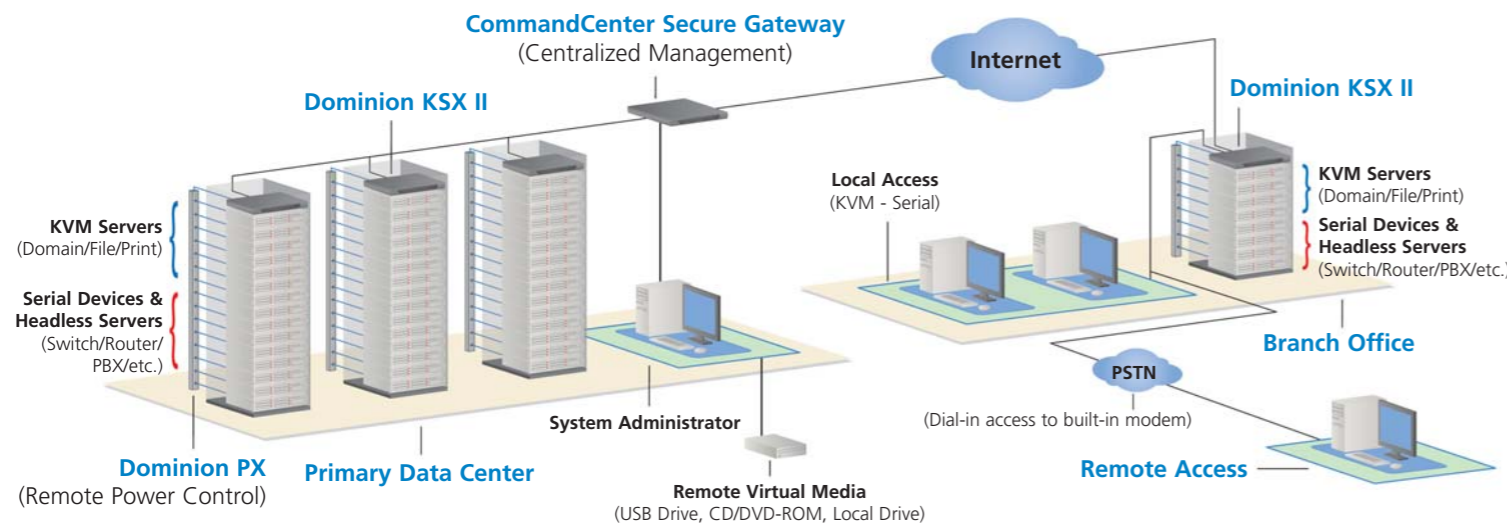

Anytime, Anywhere Access and Control

The screenshot shows the 'Port Access' section of the Dominion KSX II interface. It includes a table with columns for Port Number, Port Name, Port Type, Status, and Availability. The table lists 16 ports, with various statuses like 'up', 'down', and 'idle'. A note indicates that 0 of 1 Remote KVM channels are currently in use.

Port Number	Port Name	Port Type	Status	Availability
1	Vin Target1	VM	up	idle
2	Dominion_KSX2_Port2	Not Available	down	idle
3	Dominion_KSX2_Port3	Not Available	down	idle
4	KSX-Q2 Admin	VM	up	idle
5	Dominion_KSX2_Port5	Not Available	down	idle
6	Dominion_KSX2_Port6	Not Available	down	idle
7	Dominion_KSX2_Port7	Not Available	down	idle
8	Dominion_KSX2_Port8	Not Available	down	idle
9	Cisco 2501	Serial	up	idle
10	SP-2	Serial	up	idle
11	Serial Port 3	Serial	up	idle
12	Serial Port 4	Serial	up	idle
13	SP - 5	Serial	up	idle
14	Serial Port 6	Serial	up	idle
15	Serial Port 7	Serial	up	idle
16	Serial Port 8	Serial	up	idle

One Consolidated View

A single sign-on and single interface provides one consolidated view of all servers and IT devices at each remote office:

- No additional software is required
- Simple point and click management
- Single, fail-safe solution

When you're ready to take control, do it with Dominion KSX II.

Call +31-10-2844040 or visit Raritan.info

Raritan is a leading supplier of solutions for managing IT infrastructure equipment and the mission-critical applications and services that run on it. Raritan was founded in 1985, and since then has been making products that are used to control millions of servers at more than 50,000 network data centers, computer test labs and multiworkstation environments around the world. From the small business to the enterprise, Raritan's complete line of compatible and scalable KVM and remote connectivity products offers IT professionals the most reliable, flexible and secure in-band and out-of-band solutions to manage data center equipment applications and services, while improving operational productivity. More information on the company is available at Raritan.info.