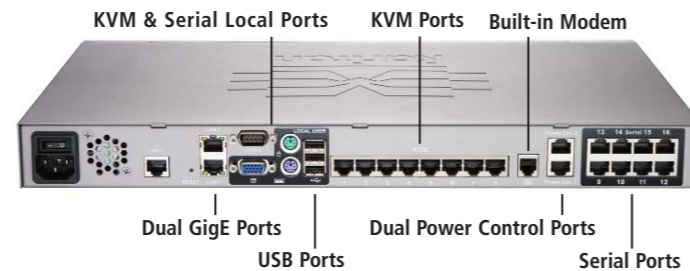

Specifications

DKSX2-188 shown

USB Port

Specifications for all Dominion KSX II Models	
Form Factor	1U, full width, rack mountable (brackets included)
Dimensions - (WxDxH)	439 x 290 x 44mm
Weight	DKSX2-144: 3.86Kg; DKSX2-188: 3.92Kg
Power	100V/240V 50/60Hz 0.6A
KVM Ports	4 (KSX2-144 model) or 8 (KSX2-188 model)
Serial Ports	4 (KSX2-144 model) or 8 (KSX2-188 model)
Power Control Ports	2 (available on KSX2-144 and KSX2-188 models)
Local Admin Port (VGA)	HD15(F) VGA
Local Admin Port (Video)	Mini-DIN6(F) PS/2 and USB (F), 1 USB front, 3 USB rear
Local Admin Port (Keyboard/Mouse)	
Local Admin Port (Serial)	DB9 (M) RS232
Environmental Requirements	
Operating Temperature	0°C to 40°C
Remote Connection	
Network	Dual 10/100/1000 gigabit Ethernet Access (RJ45)
Modem	Integrated 56K V.90 (RJ11 port)
Protocols	TCP/IP, UDP, RADIUS, LDAP, SNMP, SNTP, DHCP, PAP, CHAP, HTTP, HTTPS
Supported Video Resolutions	640x480, 720x400, 800x600, 1024x768, 1152x864, 1280x1024, 1600x1200
Warranty	Two Years. In addition Raritan offers two years Extended Warranty.

Remote Office Management KVM and Serial Access in one box

Dominion KSX Series

A powerful combination of remote KVM and Serial access in one box.

KSX2-144

– 4 Serial Ports and 4 KVM Ports

KSX2-188

– 8 Serial Ports and 8 KVM Ports

The Dominion KSX II difference

Dominion KSX II is an integrated, hardware-based solution that offers you secure, remote KVM (Keyboard, Video and Mouse) access, serial device management and power control across your remote branch locations. With Dominion KSX II, you'll enjoy improved ROI, ease of use, scalability and security in a single 1U form factor.